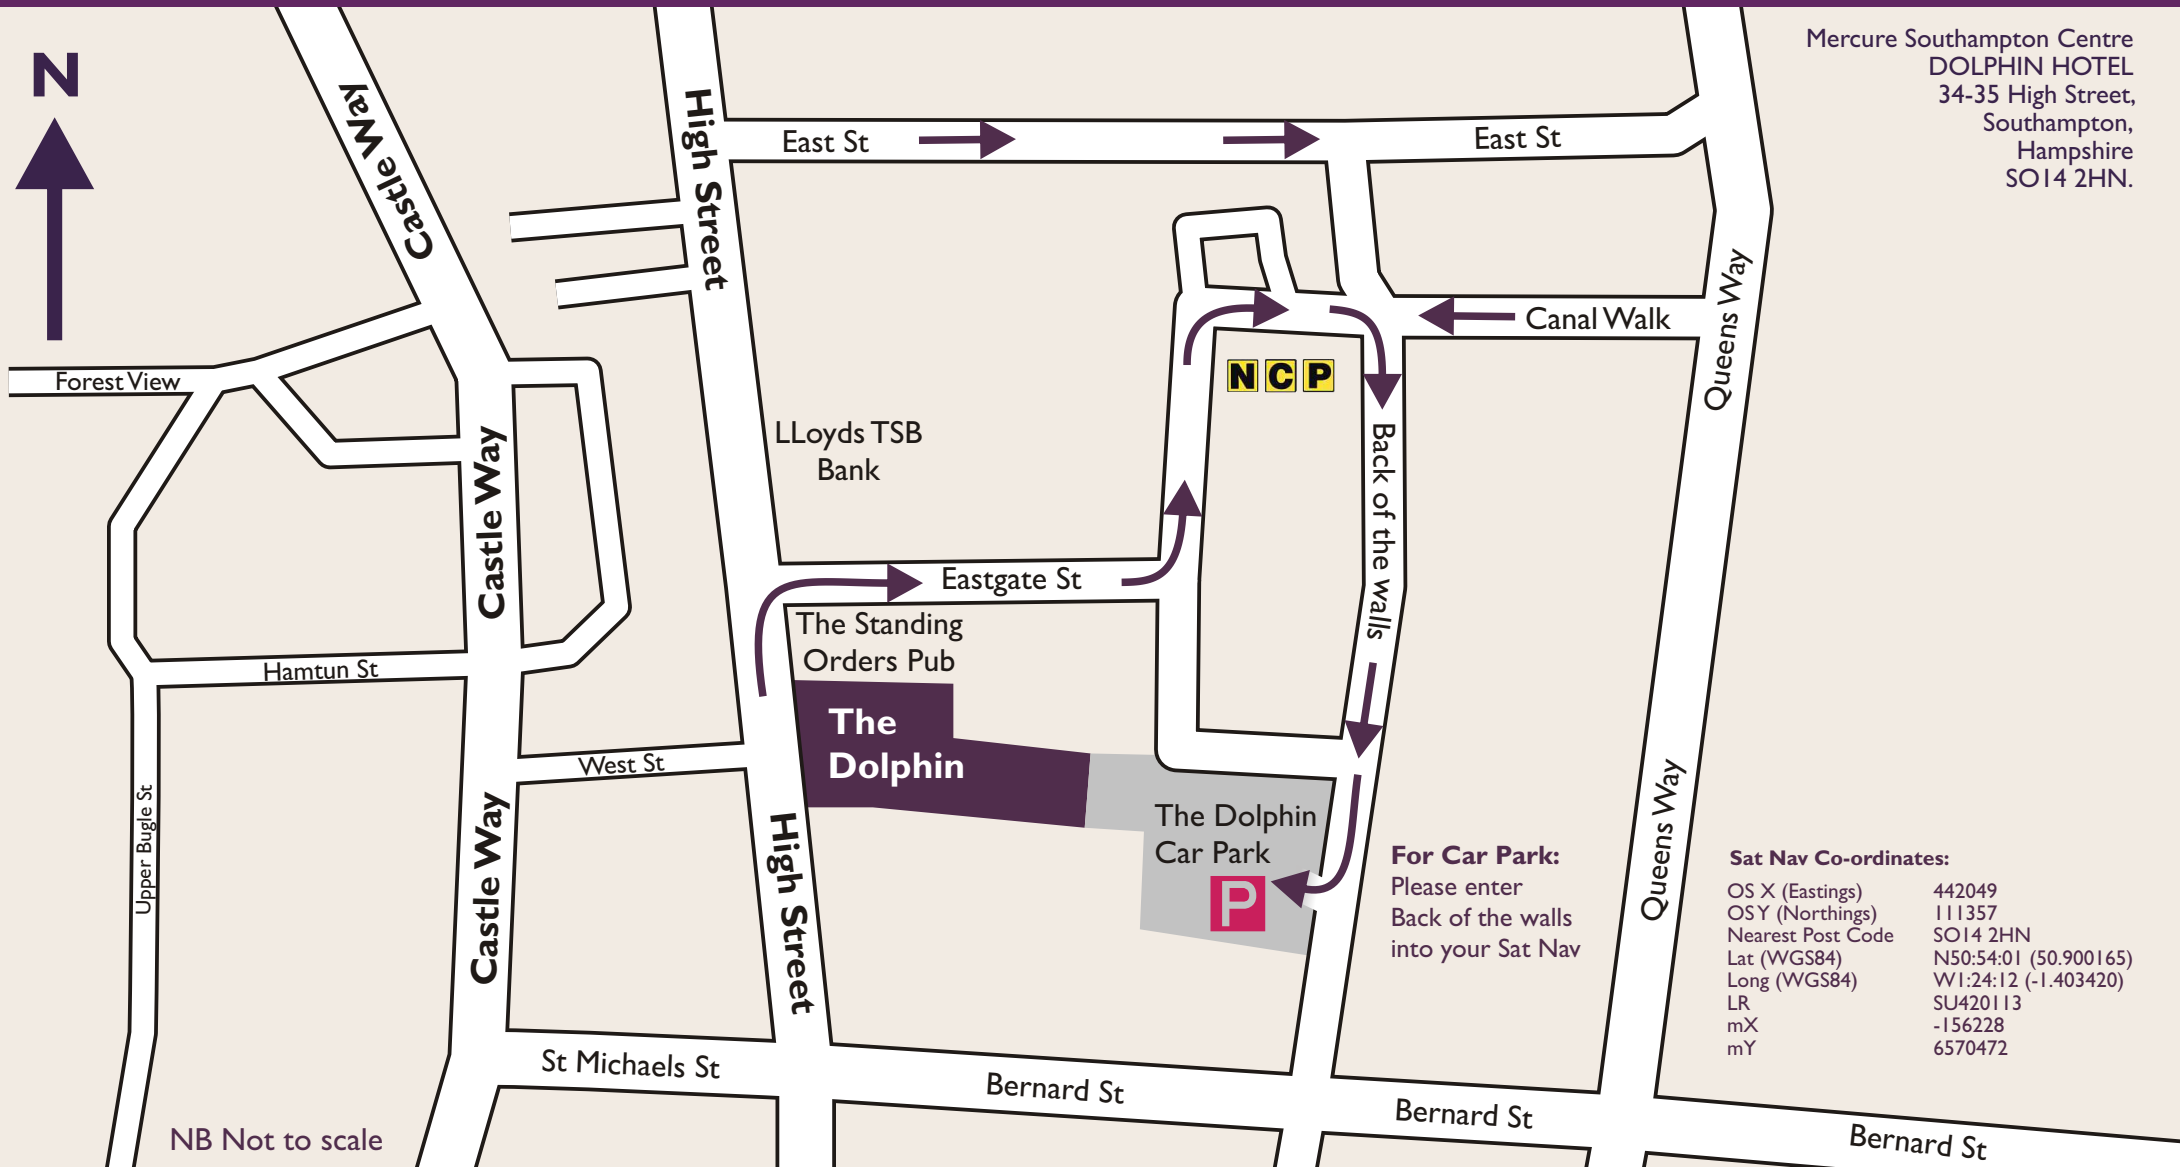

Mercure SOUTHAMPTON CENTRE DOLPHIN HOTEL

Mercure Southampton Centre
DOLPHIN HOTEL
34-35 High Street,
Southampton,
Hampshire
SO14 2HN.

Sat Nav Co-ordinates:

OS X (Eastings)	442049
OSY (Northings)	111357
Nearest Post Code	SO14 2HN
Lat (WGS84)	N50:54:01 (50.900165)
Long (WGS84)	W1:24:12 (-1.403420)
LR	SU420113
mX	-156228
mY	6570472

Mercure Southampton Centre Dolphin Hotel 34-35 High Street, Southampton SO14 2HN

www.dolphin-southampton.com E: H7876@accor.com